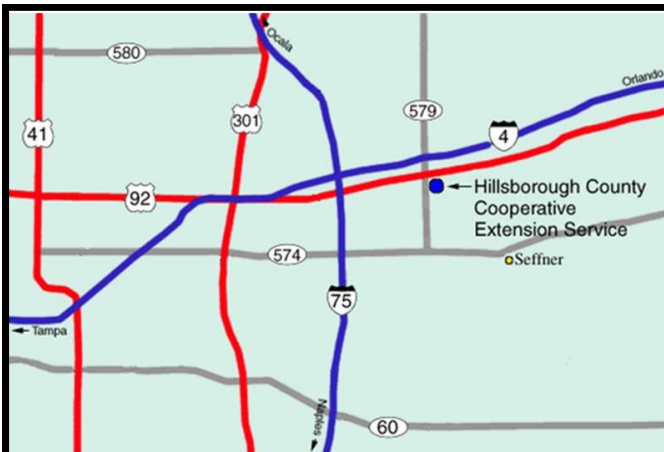

Hillsborough County Extension Office
By Appointment Only
Exam Schedule: Contact Susan Haddock at 813-744-5519 x 54103 or szcrmchz@ufl.edu
Exam Categories: All categories except Pest Control Operator (PCO)